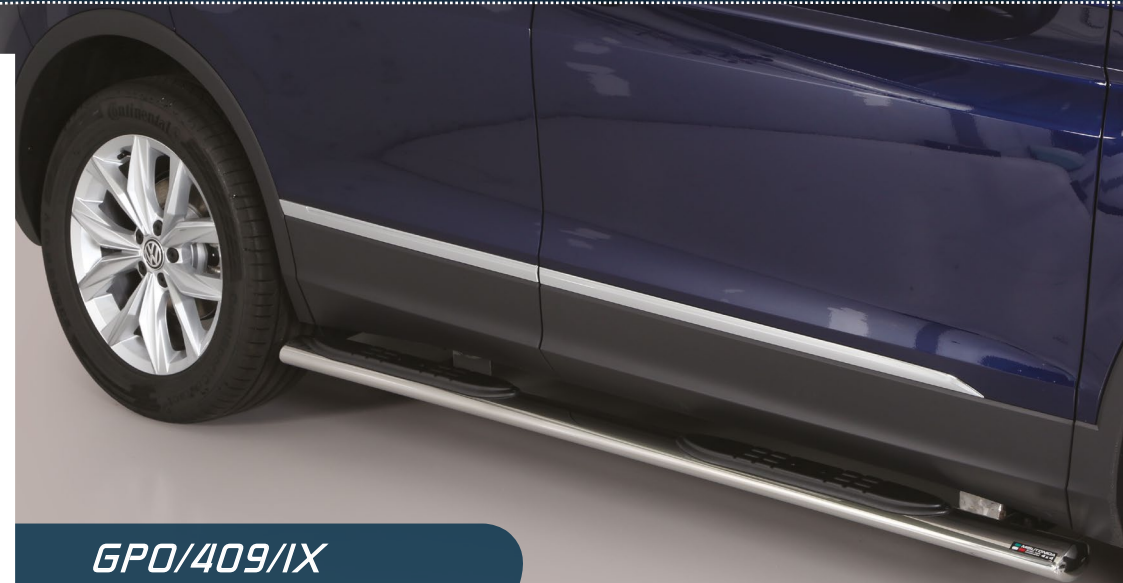

GPO/409/IX
Oval Grand Pedana