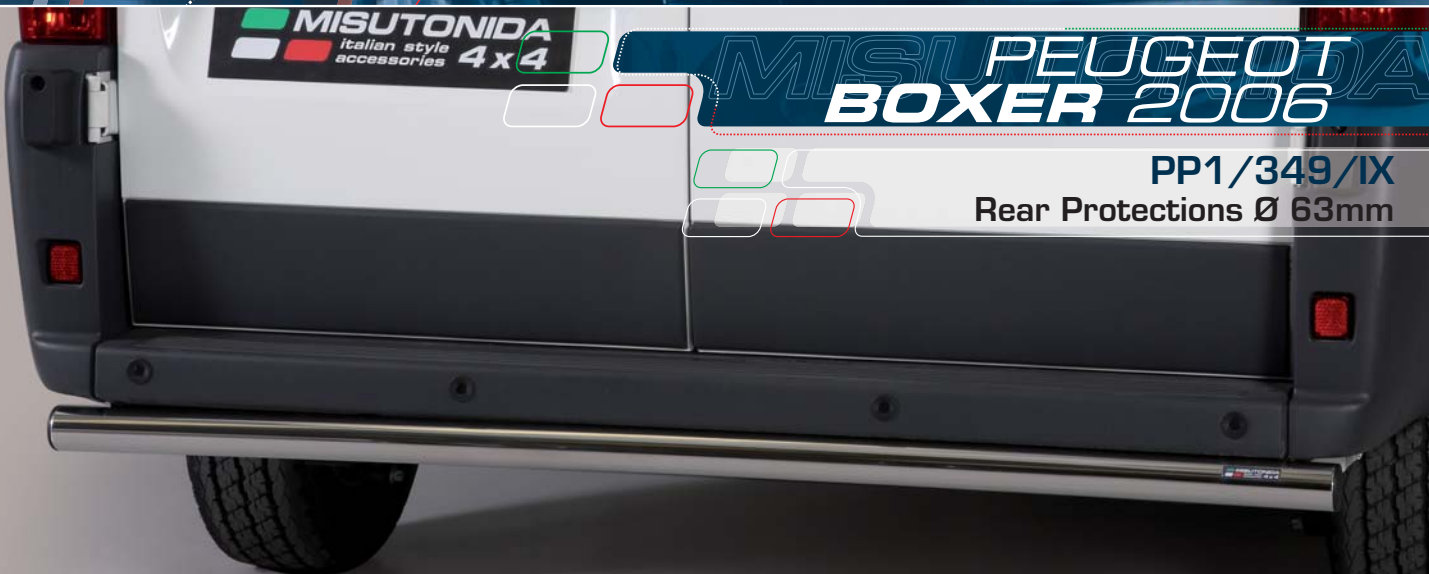

rear protections

MISUTONIDA
italian style accessories **4x4**

MISUTONIDA
PEUGEOT
BOXER 2006

PP1/349/IX
Rear Protections Ø 63mm