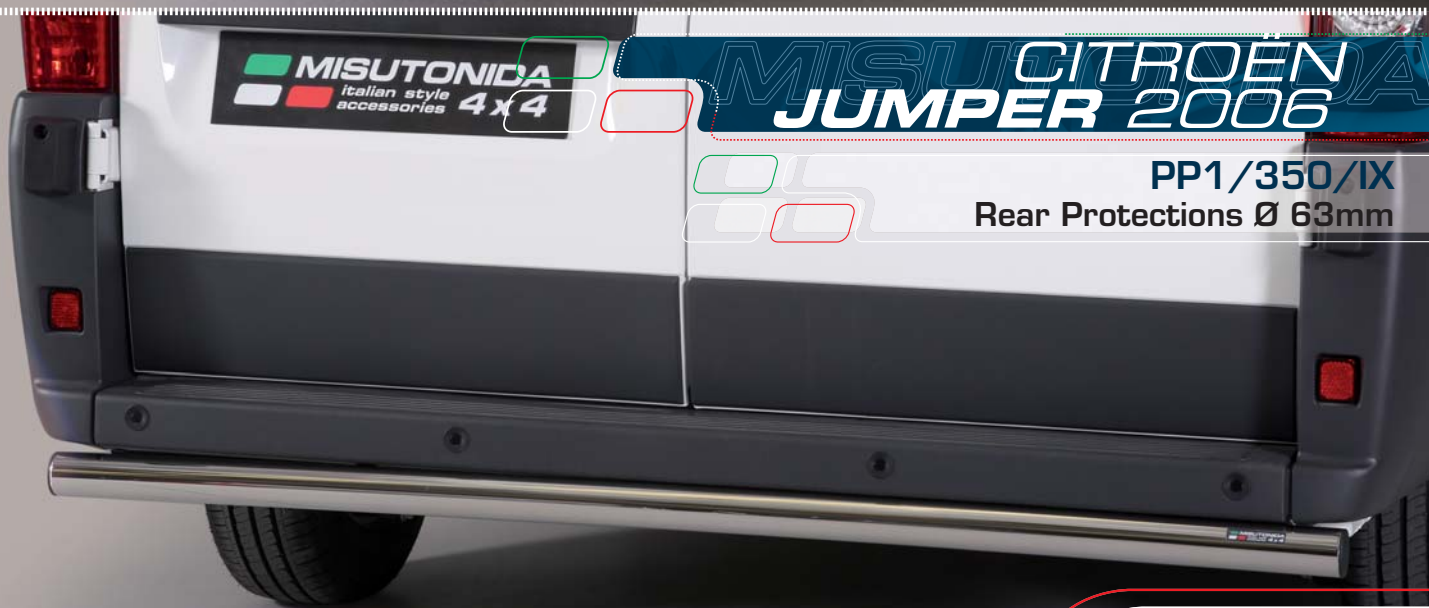

MISUTONIDA
CITROEN
JUMPER 2006

PP1/350/IX
Rear Protections Ø 63mm