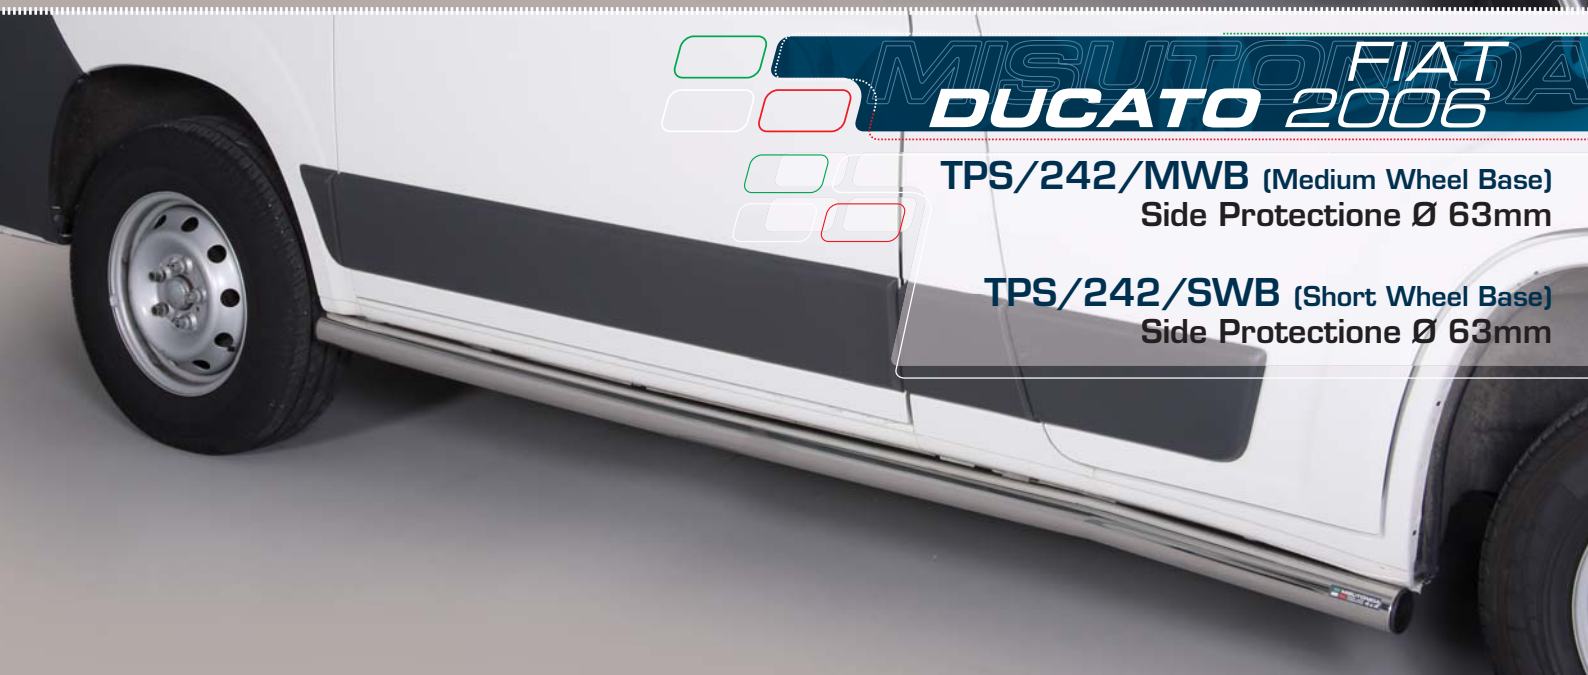

# side protections

**MISUTONIDA**  
italian style accessories **4x4**

**MISUTONIDA**  
**PEUGEOT**  
**BOXER 2006**

TPS/349/MWB (Medium Wheel Base)  
Side Protectione Ø 63mm

TPS/349/SWB (Short Wheel Base)  
Side Protectione Ø 63mm