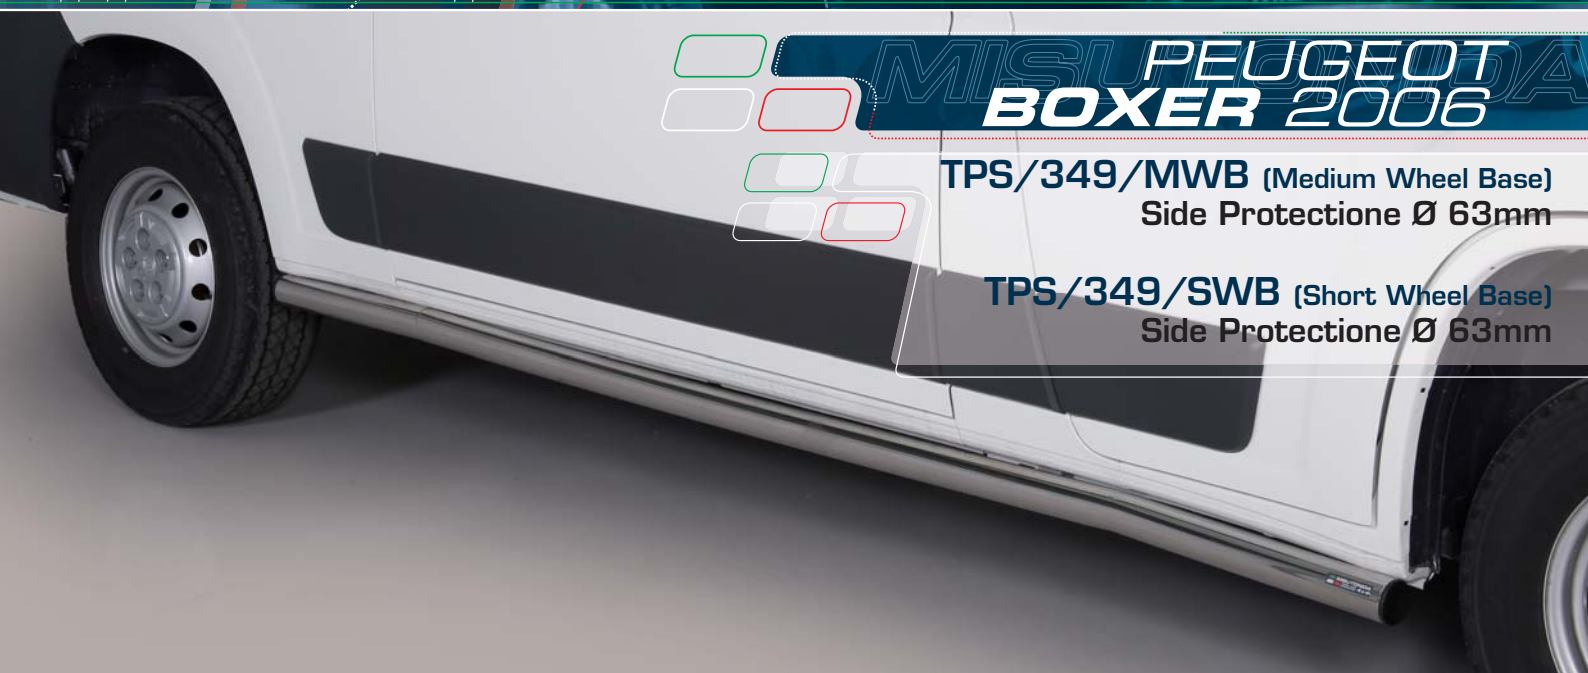

side protections

MISUTONIDA
italian style accessories **4x4**

MISUTONIDA
PEUGEOT
BOXER 2006

TPS/349/MWB (Medium Wheel Base)
Side Protectione Ø 63mm

TPS/349/SWB (Short Wheel Base)
Side Protectione Ø 63mm