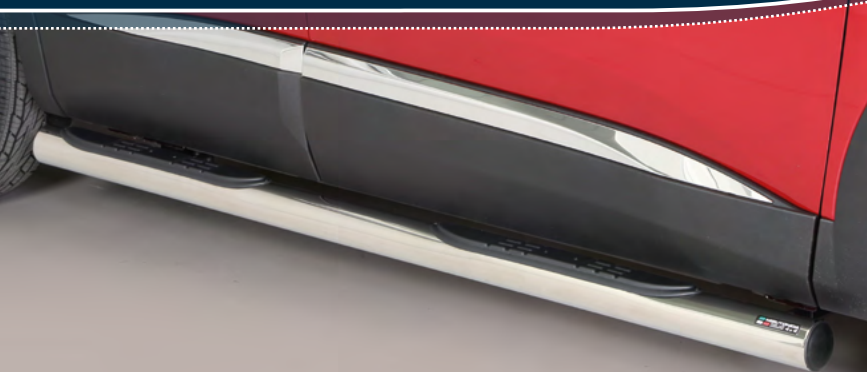

*GP/431/IX Grand Pedana Ø 76mm / also available
in Black Powder coated version GP/431/PL*